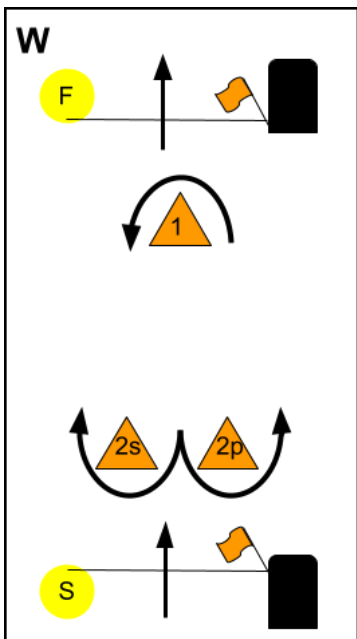

Thursday Night Racing Program (TNR) 2021 Sailing Instructions

Updated Feb 18, 2021. Replaces All Prior Editions

Attachment B: Course Diagrams

The Preferred Course for the J/22 Class is an L2. The preferred course for the sonar class is L1.

Course L - Windward/Leeward, Leeward Finish	
<i>Signal</i>	<i>Mark Rounding Order</i>
L1	Start - 1 - Finish
L2	Start - 1 - 2s/2p - 1 - Finish

Course W - Windward/Leeward, Windward Finish	
<i>Signal</i>	<i>Mark Rounding Order</i>
W2	Start - 1 - 2s/2p - Finish
W3	Start - 1 - 2s/2p - 1 - 2s/2p - Finish