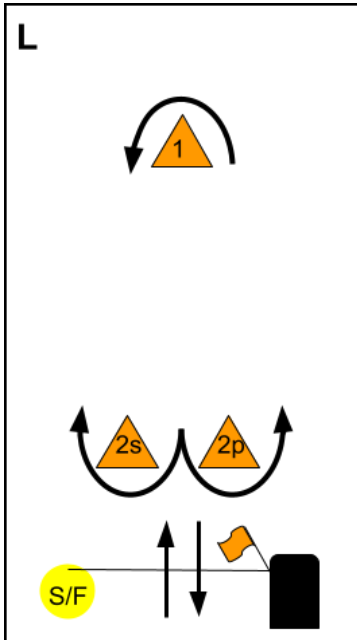

Thursday Night Racing Program (TNR) 2021 Sailing Instructions

Updated Feb 18, 2021. Replaces All Prior Editions

Attachment B: Course Diagrams

The Preferred Course for the J/22 Class is an L2. The preferred course for the sonar class is L1.

Course L - Windward/Leeward, Leeward Finish	
<i>Signal</i>	<i>Mark Rounding Order</i>
L1	Start - 1 - Finish
L2	Start - 1 - 2s/2p - 1 - Finish

Course W - Windward/Leeward, Windward Finish	
<i>Signal</i>	<i>Mark Rounding Order</i>
W2	Start - 1 - 2s/2p - Finish
W3	Start - 1 - 2s/2p - 1 - 2s/2p - Finish